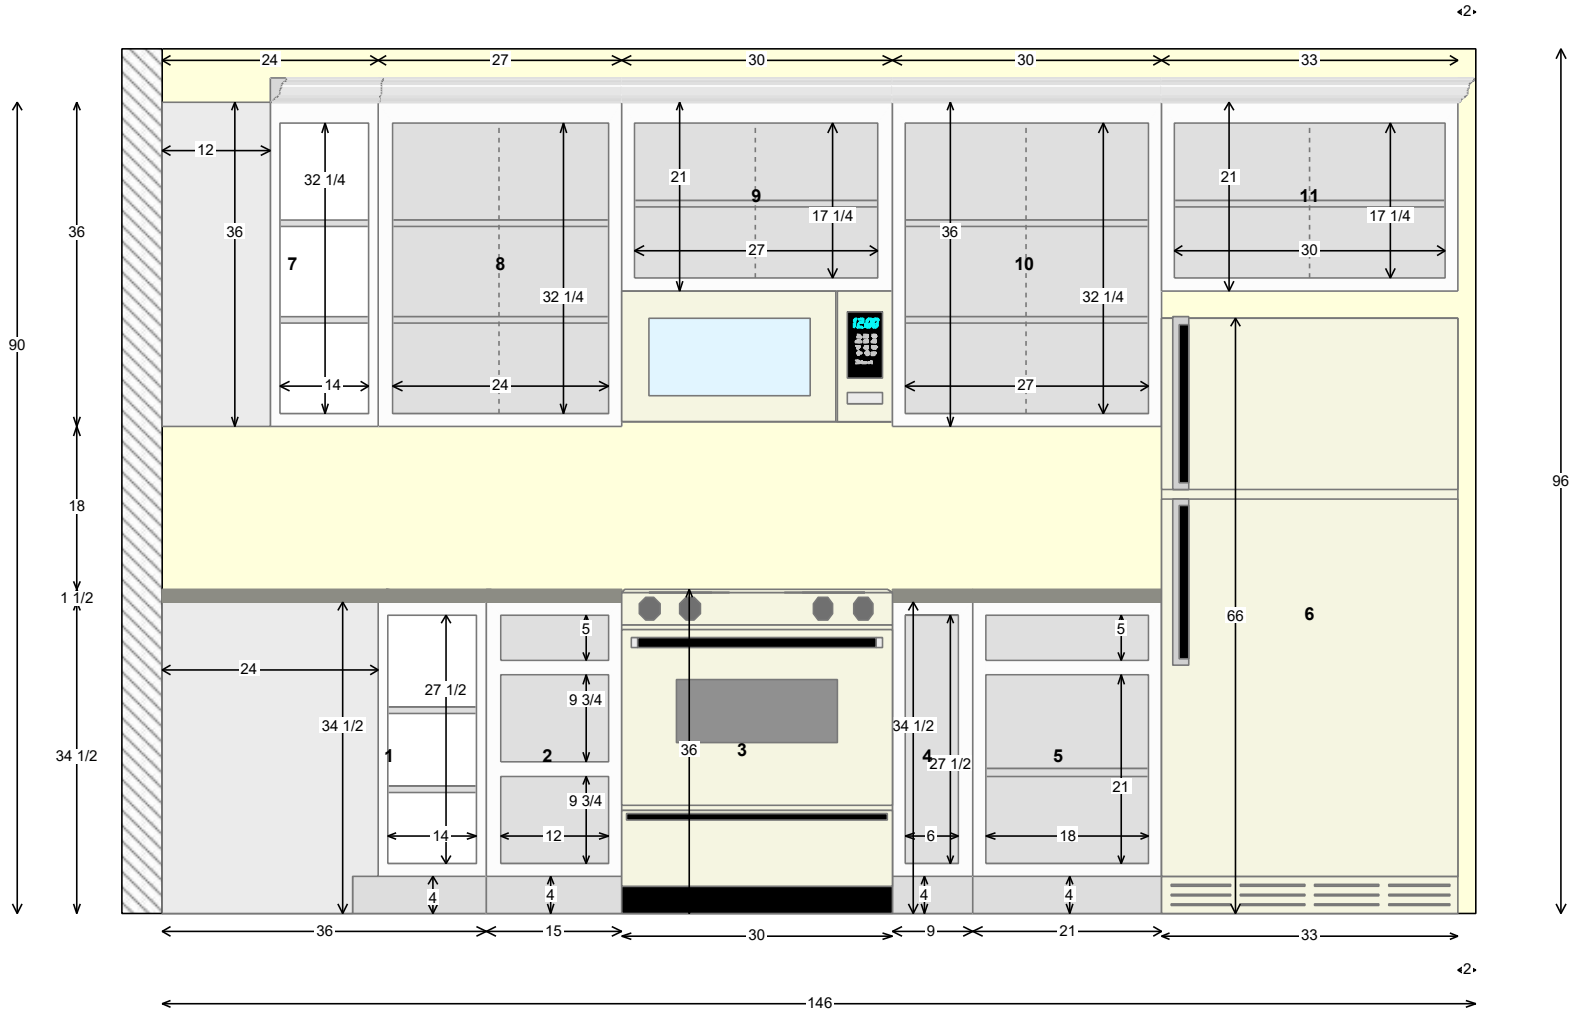

Room 1 - Wall 1

Ocotillo Woodworks

623-349-1360

www.ocotillowoodworks.com

info@ocotillowoodworks.com

1/21/2023

Room 1 - Wall 2