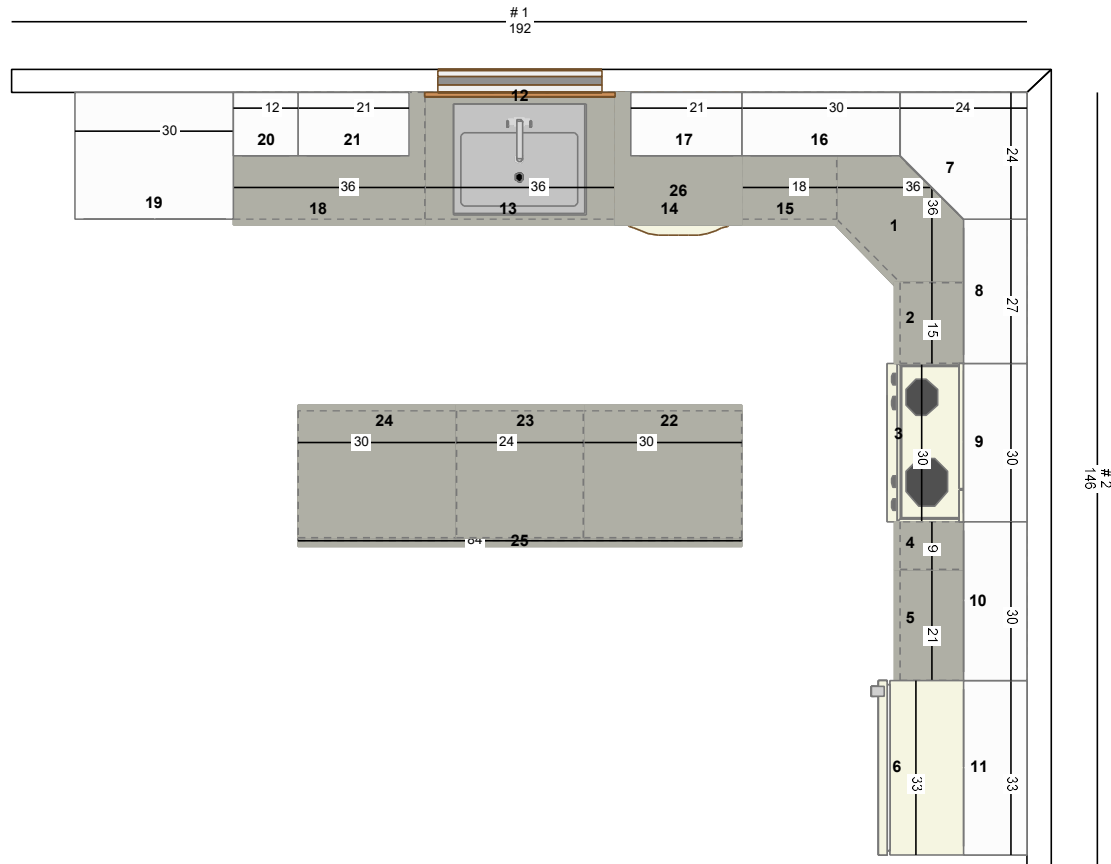

Ocotillo Woodworks

623-349-1360

www.ocotillowoodworks.com

info@ocotillowoodworks.com

1/21/2023